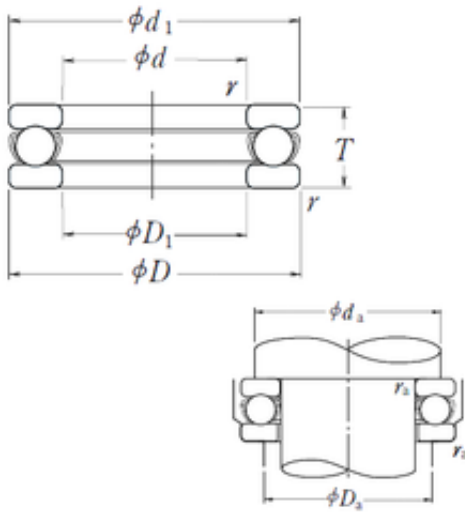

## nsk 51104 bearing

Bearing No. 51104

Size	20x35x10 mm
Bore Diameter	20 mm
Outer Diameter	35 mm
Width	10 mm
d	20 mm
D	35 mm
T	10 mm
d1	35 mm
r min.	0,3 mm
D1	21 mm
da min.	29 mm
Da max.	26 mm
ra max.	0,3 mm
Weight	0,037 Kg
Basic dynamic load rating (C)	15,1 kN
Basic static load rating (C0)	26,6 kN
(Grease) Lubrication Speed	5300 r/min
Category	Thrust Ball Bearing
Inventory	0.0
Manufacturer Name	NSK
Minimum Buy Quantity	N/A
Weight / Kilogram	0.04
Product Group	B00308
Rolling Element	Ball Bearing
Thrust Bearing	Yes
Single or Double Direction	Single Direction

## NTNY BEARING LTD

Banded	No
Cage Material	Steel
Precision Class	Non-Precision
Component Description	Roller Assembly Plus Raceways
Other Features	Single Row   With Flat Seat
Long Description	20MM Bore 1; 21MM Bore 2; 35MM Outside Diameter; 10MM Height; Ball Bearing; Single Direction; Not Banded; Steel Cage; Non-Precision
Inch - Metric	Metric
Category	Thrust Ball Bearings
UNSPSC	31171552
Harmonized Tariff Code	8482.10.50.08
Noun	Bearing
Keyword String	Ball Thrust
Manufacturer URL	<a href="http://www.nskamericas.com">http://www.nskamericas.com</a>
Manufacturer Item Number	51104
Weight / LBS	0.08157
Outside Diameter	1.378 Inch   35 Millimeter
Height	0.394 Inch   10 Millimeter
Bore 2	0.827 Inch   21 Millimeter
Overall Height with Aligning Washer	0 Inch   0 Millimeter
Bore 1	0.787 Inch   20 Millimeter
bore diameter:	20 mm
static load capacity:	2710 kg
outside diameter:	35 mm
dynamic load capacity:	1540 kg
overall width:	10 mm
operating temperature range:	Maximum of +120 ° C