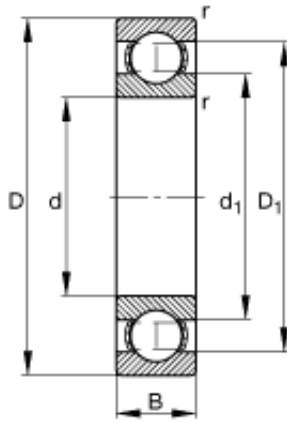

NTNY BEARING LTD

25 mm x 52 mm x 15 mm fag 6205 bearing

Bearing No. 6205

Size	25x52x15 mm
Bore Diameter	25 mm
Outer Diameter	52 mm
Width	15 mm
d	25 mm
D	52 mm
B	15 mm
D ₁	43,6 mm
D _{a max}	46,4 mm
d ₁	33,5 mm
d _{a min}	30,6 mm
r _{a max}	1 mm
r _{min}	1 mm
m	0,129 kg / Weight
C _r	14900 N / Dynamic load rating (radial)
C _{0r}	7800 N / Static load rating (radial)
n _G	19600 1/min / Limiting speed
n _B	14400 1/min / Reference speed
C _{ur}	395 N / Fatigue limit load, radial

6205 Bearing 2D drawings and 3D CAD models