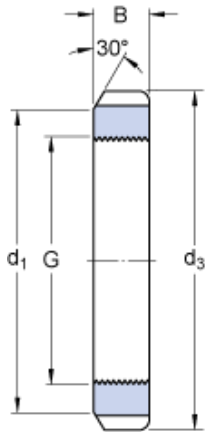

NTNY BEARING LTD

skf km 16 bearing

Bearing No. km 16

G	M 80x2
d ₃	105 mm
B	15 mm
d ₁	95 mm
b	8 mm
h	3.5 mm
Axial static load carrying capacity	173 kN
Mass lock nut	0.36 kg
Associated spanner	HN 16

km 16 Bearing 2D drawings and 3D CAD models