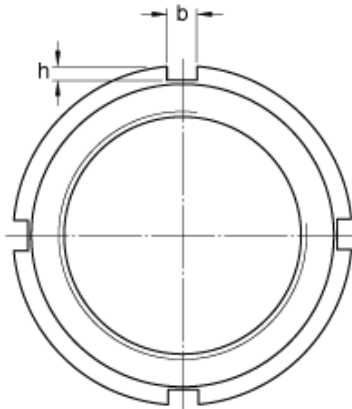

NTNY BEARING LTD

skf km 16 bearing

Bearing No. km 16

G	M 80x2
d ₃	105 mm
B	15 mm
d ₁	95 mm
b	8 mm
h	3.5 mm
Axial static load carrying capacity	173 kN
Mass lock nut	0.36 kg
Associated spanner	HN 16

km 16 Bearing 2D drawings and 3D CAD models