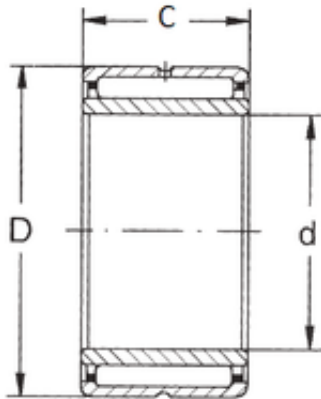

# NTNY BEARING LTD

30 mm x 45 mm x 20 mm FBJ NKI 30/20 needle roller bearings

Bearing No. NKI 30/20

Size	30x45x20 mm
Bore Diameter	30 mm
Outer Diameter	45 mm
Width	20 mm
d	30 mm
D	45 mm
B	20 mm
C	20 mm
Weight	0,112 Kg
Basic dynamic load rating (C)	24,8 kN
Basic static load rating (C0)	41,5 kN
(Grease) Lubrication Speed	7500 r/min

NKI 30/20 Bearing 2D drawings and 3D CAD models