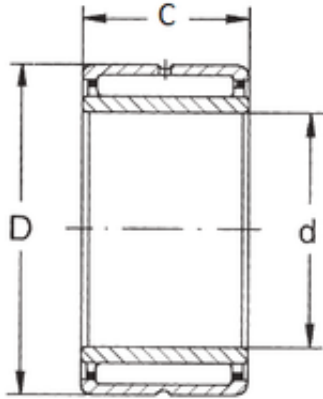

NTNY BEARING LTD

95 mm x 125 mm x 36 mm FBJ NKI 95/36 needle roller bearings

Bearing No. NKI 95/36

Size	95x125x36 mm
Bore Diameter	95 mm
Outer Diameter	125 mm
Width	36 mm
d	95 mm
D	125 mm
B	36 mm
C	36 mm
Weight	1,145 Kg
Basic dynamic load rating (C)	111 kN
Basic static load rating (C0)	238 kN
(Grease) Lubrication Speed	2500 r/min

NKI 95/36 Bearing 2D drawings and 3D CAD models