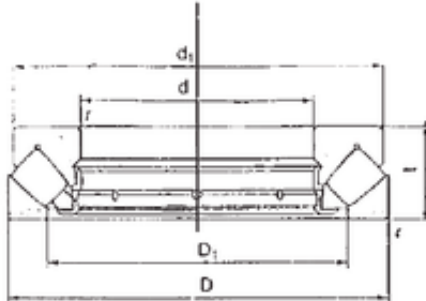

FBJ 29414M thrust roller bearings

Bearing No. 29414M

Size	70x150x48 mm
Bore Diameter	70 mm
Outer Diameter	150 mm
Width	48 mm
d	70 mm
D	150 mm
T	48 mm
d1	128,3 mm
r min.	2 mm
D1	98,4 mm
Weight	4,19 Kg
Basic dynamic load rating (C)	365 kN
Basic static load rating (C0)	1040 kN

29414M Bearing 2D drawings and 3D CAD models