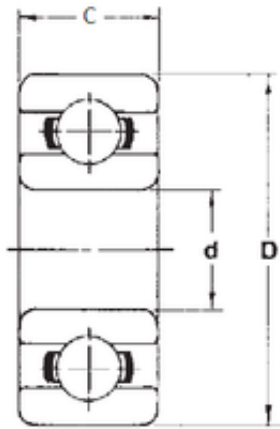

# NTNY BEARING LTD

9,525 mm x 22,225 mm x 7,142 mm FBJ 77R6  
deep groove ball bearings

Bearing No. 77R6

Size	9.525x22.225x7.142 mm
Bore Diameter	9,525 mm
Outer Diameter	22,225 mm
Width	7,142 mm
d	9,525 mm
D	22,225 mm
B	7,142 mm
C	7,142 mm
Weight	0,0117 Kg
Basic dynamic load rating (C)	3,335 kN
Basic static load rating (C0)	1,422 kN
(Grease) Lubrication Speed	32000 r/min

77R6 Bearing 2D drawings and 3D CAD models