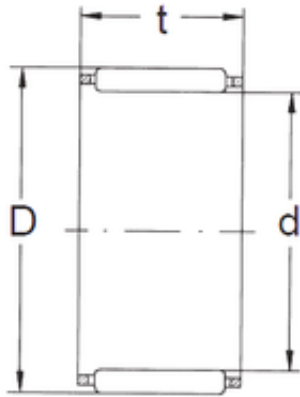

FBJ K80X88X30 needle roller bearings

Bearing No. K80X88X30

Size	80x88x30 mm
Bore Diameter	80 mm
Outer Diameter	88 mm
Width	30 mm
d	80 mm
D	88 mm
T	30 mm
Weight	0,151 Kg
Basic dynamic load rating (C)	69 kN
Basic static load rating (C0)	166 kN
(Grease) Lubrication Speed	3300 r/min

K80X88X30 Bearing 2D drawings and 3D CAD models