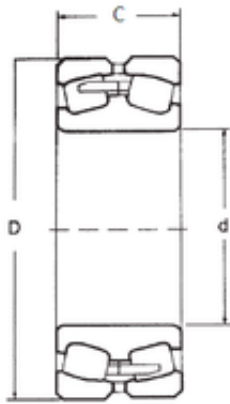

NTNY BEARING LTD

110 mm x 200 mm x 53 mm FBJ 22222 spherical roller bearings

Bearing No. 22222

Size	110x200x53 mm
Bore Diameter	110 mm
Outer Diameter	200 mm
Width	53 mm
d	110 mm
D	200 mm
B	53 mm
C	53 mm
Weight	7 Kg
Basic dynamic load rating (C)	316,8 kN
Basic static load rating (C0)	465 kN
(Grease) Lubrication Speed	1500 r/min

22222 Bearing 2D drawings and 3D CAD models