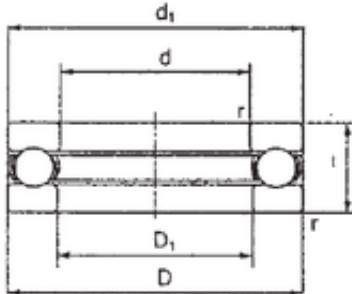

FBJ 2901 thrust ball bearings

Bearing No. 2901

Size	12x28x12 mm
Bore Diameter	12 mm
Outer Diameter	28 mm
Width	12 mm
d	12 mm
D	28 mm
T	12 mm
d1	28 mm
r min.	0,6 mm
D1	12,2 mm
Weight	0,037 Kg
Basic dynamic load rating (C)	13,2 kN
Basic static load rating (C0)	19 kN
(Grease) Lubrication Speed	5400 r/min

2901 Bearing 2D drawings and 3D CAD models