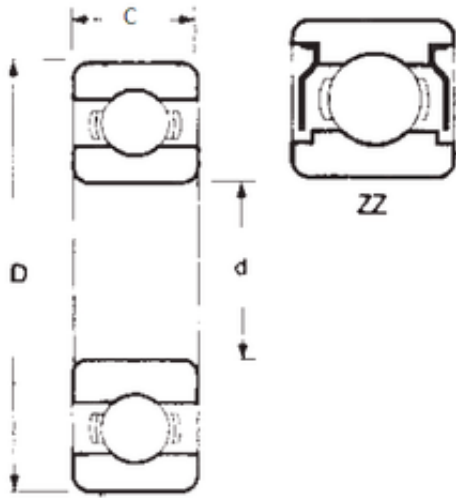

NTNY BEARING LTD

15,875 mm x 41,275 mm x 12,7 mm FBJ 1628ZZ
deep groove ball bearings

Bearing No. 1628ZZ

Size	15.875x41.275x12.7 mm
Bore Diameter	15,875 mm
Outer Diameter	41,275 mm
Width	12,7 mm
d	15,875 mm
D	41,275 mm
B	12,7 mm
C	12,7 mm
Weight	0,072 Kg
Basic dynamic load rating (C)	738 kN

1628ZZ Bearing 2D drawings and 3D CAD models