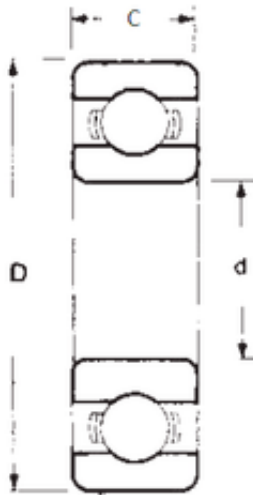

# NTNY BEARING LTD

75 mm x 130 mm x 25 mm FBJ 6215 deep groove ball bearings

Bearing No. 6215

Size	75x130x25 mm
Bore Diameter	75 mm
Outer Diameter	130 mm
Width	25 mm
d	75 mm
D	130 mm
B	25 mm
C	25 mm
Weight	1,2 Kg
Basic dynamic load rating (C)	66,3 kN
Basic static load rating (C0)	49 kN
(Grease) Lubrication Speed	4800 r/min

6215 Bearing 2D drawings and 3D CAD models