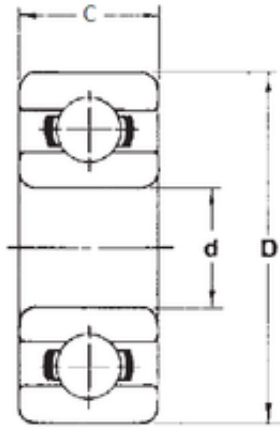

NTNY BEARING LTD

4,762 mm x 9,525 mm x 3,175 mm FBJ R166ZZ
deep groove ball bearings

Bearing No. R166ZZ

Size	4.762x9.525x3.175 mm
Bore Diameter	4,762 mm
Outer Diameter	9,525 mm
Width	3,175 mm
d	4,762 mm
D	9,525 mm
B	3,175 mm
C	3,175 mm
Weight	0,00085 Kg
Basic dynamic load rating (C)	0,706 kN
Basic static load rating (C0)	0,275 kN
(Grease) Lubrication Speed	50000 r/min

R166ZZ Bearing 2D drawings and 3D CAD models