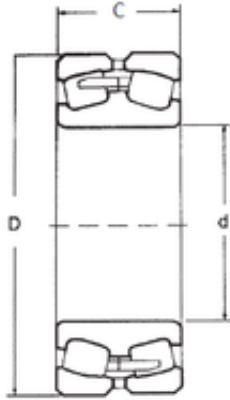

NTNY BEARING LTD

45 mm x 100 mm x 36 mm FBJ 22309 spherical roller bearings

Bearing No. 22309

Size	45x100x36 mm
Bore Diameter	45 mm
Outer Diameter	100 mm
Width	36 mm
d	45 mm
D	100 mm
B	36 mm
C	36 mm
Weight	1,387 Kg
Basic dynamic load rating (C)	108 kN
Basic static load rating (C0)	140 kN
(Grease) Lubrication Speed	3600 r/min

22309 Bearing 2D drawings and 3D CAD models