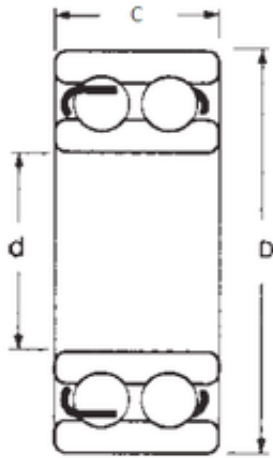

NTNY BEARING LTD

25 mm x 52 mm x 18 mm FBJ 4205-2RS deep groove ball bearings

Bearing No. 4205-2RS

| | |
|-------------------------------|-------------|
| Size | 25x52x18 mm |
| Bore Diameter | 25 mm |
| Outer Diameter | 52 mm |
| Width | 18 mm |
| d | 25 mm |
| D | 52 mm |
| B | 18 mm |
| C | 18 mm |
| Weight | 0,16 Kg |
| Basic dynamic load rating (C) | 19 kN |
| Basic static load rating (C0) | 14,6 kN |

4205-2RS Bearing 2D drawings and 3D CAD models