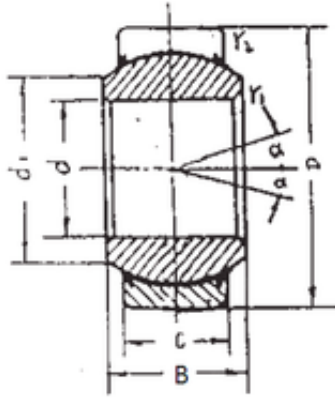

# NTNY BEARING LTD

60 mm x 90 mm x 54 mm FBJ GEEM60ES-2RS  
plain bearings

Bearing No. GEEM60ES-2RS

Size	60x90x54 mm
Bore Diameter	60 mm
Outer Diameter	90 mm
Width	54 mm
d	60 mm
D	90 mm
B	54 mm
C	36 mm
d1	68 mm
Angle	3 °
Weight	1,15 Kg
Basic dynamic load rating (C)	245 kN

GEEM60ES-2RS Bearing 2D drawings and 3D CAD models