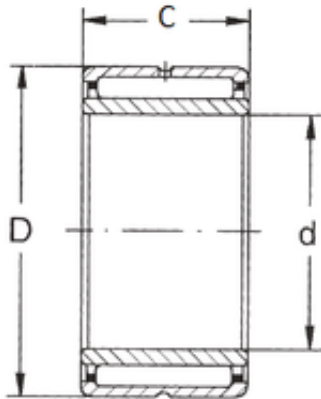

NTNY BEARING LTD

22 mm x 34 mm x 16 mm FBJ NKI 22/16 needle roller bearings

Bearing No. NKI 22/16

Size	22x34x16 mm
Bore Diameter	22 mm
Outer Diameter	34 mm
Width	16 mm
d	22 mm
D	34 mm
B	16 mm
C	16 mm
Weight	0,052 Kg
Basic dynamic load rating (C)	15,6 kN
Basic static load rating (C0)	23 kN
(Grease) Lubrication Speed	10000 r/min

NKI 22/16 Bearing 2D drawings and 3D CAD models