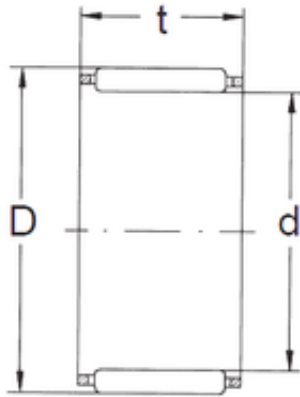

FBJ K45X53X25 needle roller bearings

Bearing No. K45X53X25

Size	45x53x25 mm
Bore Diameter	45 mm
Outer Diameter	53 mm
Width	25 mm
d	45 mm
D	53 mm
T	25 mm
Weight	0,077 Kg
Basic dynamic load rating (C)	46,5 kN
Basic static load rating (C0)	82 kN
(Grease) Lubrication Speed	6000 r/min

K45X53X25 Bearing 2D drawings and 3D CAD models