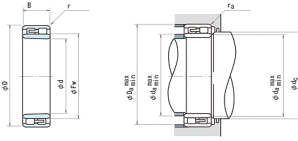

NTNY BEARING LTD

NUU4960K NSK CYLINDRICAL ROLLER BEARING

Bearing No. NNU4960K

NUU4960K Bearing 2D drawings and 3D CAD models

hidYobi	NNU4960K
LangID	1
D_	420
C	1230
B_	118
da min	313
hidTable	ecat_NSCLDRD
Oil rpm	1500
da max	335
mass	51.8
GRS rpm	1200
ra max	2.5
C0	2870
DE_	388
Prod_Type3	CRB_SR_NNU_TB
d	300
DA_	26
Z_	36
d1a min	318
D_a max	407
yobi	NNU4960K
Fw	336
ALPHA_	0
SDM_	362
r	3