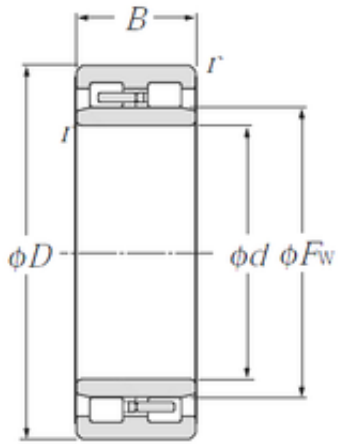

NTNY BEARING LTD

NNU4921 NTN Tapered Roller Bearing

Bearing No. NNU4921

Size	105x145x40 mm
Bore Diameter	105 mm
Outer Diameter	145 mm
Width	40 mm
d	105 mm
Fw	118 mm
D	145 mm
B	40 mm
C	40 mm
r min.	1,1 mm
Weight	1,91 Kg
Basic dynamic load rating (C)	133 kN
Basic static load rating (C0)	268 kN
(Grease) Lubrication Speed	4 100 r/min

NNU4921 Bearing 2D drawings and 3D CAD models