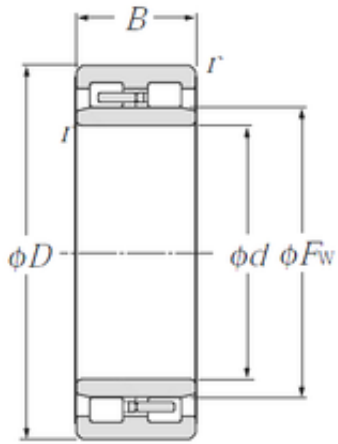

## NNU4924 NTN Tapered Roller Bearing

Bearing No. NNU4924

Size	120x165x45 mm
Bore Diameter	120 mm
Outer Diameter	165 mm
Width	45 mm
d	120 mm
Fw	134,5 mm
D	165 mm
B	45 mm
C	45 mm
r min.	1,1 mm
Weight	2,75 Kg
Basic dynamic load rating (C)	183 kN
Basic static load rating (C0)	360 kN
(Grease) Lubrication Speed	3 600 r/min