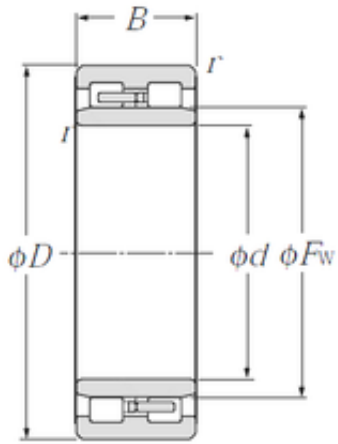

## NNU4928 NTN Tapered Roller Bearing

Bearing No. NNU4928

Size	140x190x50 mm
Bore Diameter	140 mm
Outer Diameter	190 mm
Width	50 mm
d	140 mm
Fw	156 mm
D	190 mm
B	50 mm
C	50 mm
r min.	1,5 mm
Weight	3,94 Kg
Basic dynamic load rating (C)	227 kN
Basic static load rating (C0)	470 kN
(Grease) Lubrication Speed	3 000 r/min