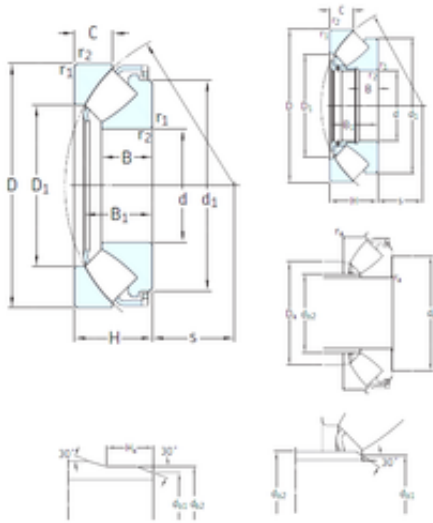

294/850EF Cylindrical Roller Bearings

Bearing No. 294/850EF

294/850EF Bearing 2D drawings and 3D CAD models

Size	850x1440x172 mm
Bore Diameter	850 mm
Outer Diameter	1440 mm
Width	172 mm
d	850 mm
D	1440 mm
C	172 mm
H	354 mm
d1	1315 mm
r1 min.	15 mm
r2 min.	15 mm
s	507 mm
B	236 mm
B1	342 mm
D1	1077 mm
da min.	1160 mm
Da max.	1270 mm
ra max.	12 mm
Weight	2390 Kg
Basic dynamic load rating (C)	23900 kN
Basic static load rating (C0)	108000 kN
Fatigue load limit (Pu)	7100
Reference speed	170 r/min
Limiting speed	340 r/min